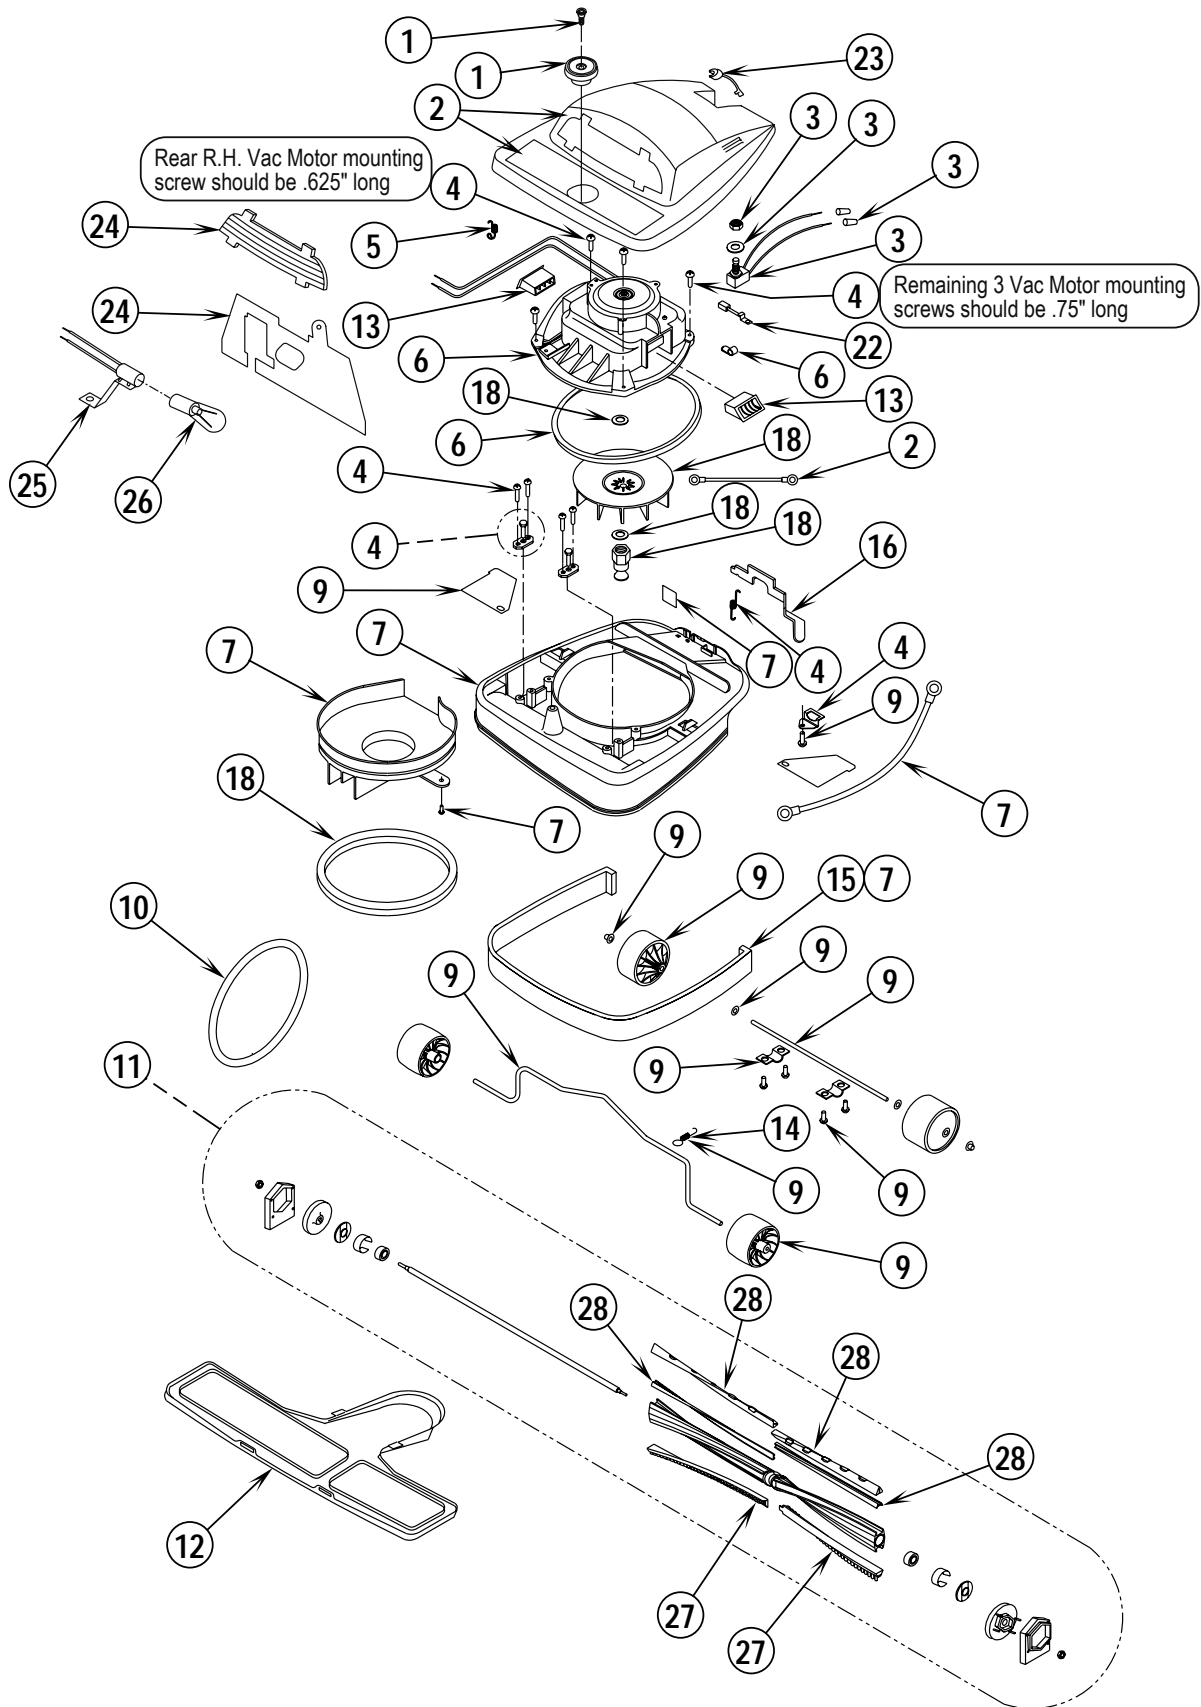

ReliaVac™ 12HP

PARTS LIST

Nilfisk-Advance MODEL 56648071

**Nilfisk
Advance**

setting standards

11/04 revised 4/07 FORM NO. 56042457

DESCRIPTION	PAGE
Base Assembly.....	2-3
Handle Assembly	4-5
Wiring Diagram	5
Handle Assembly (Optional Dirt Cup)	6-7

WHEN ORDERING PARTS

- * Use the 8 digit numbers from the "Ref. No." columns in this parts list.
- * Specify the model and serial number of the machine.
- * Use the space below to record the model and serial number for future reference.

Model _____ Serial No. _____

04-11

BASE ASSEMBLY

07-4

ReliaVac™ 12HP**3**

Item	Ref. No.	Qty	Description
1	56648400	1	Brush Height Knob Assembly
2	56648403	1	Hood Assembly
3	56648405	1	Switch Assembly
4	56648410	1	Hardware Kit Base
5	56630765	2	Spring, Ext .304d .930l .055wd
6	56648406	1	Motor & Seal Assembly
7	56648407	1	Base Assembly
9	56648422	1	Wheel Assembly
10	56630563	1	Belt-Disturbulator Drive
11	56630492	1	Disturbulator, Assembly
12	56630478	1	Asm, Plate--Bottom
13	56648418	1	Air Duct Assembly
14	56630620	1	Spring, Ext .275d 1.50l .024wd
15	56630508	1	Guard, Furn--Clear Blue, 31.00l
16	56630395	1	Pedal, Foot--Uppt, White
18	56648420	1	Pulley and Fan Kit
22	56630561	2	Carbon Brush, Mtr
23	56648417	1	Power Cord Assembly (see #1 on page 5 and #3 on page 7)
24	56648426	1	Light/Lens Kit
25	56630680	1	Asm, Headlamp Socket
26	56630722	1	Lamp, Headlight, 115V
27	56648413	1	Brush Strip Kit
28	56648415	1	Beater Bar Kit
**	56052964	1	Magnet, Permanent
**	56630325	1	Upright Vacuum Accessory Kit

* = Not Shown

** = Not Included (optional)

04-11

HANDLE ASSEMBLY (OPTIONAL DIRT CUP)

07-4

ReliaVac™ 12HP

7

Item	Ref. No.	Qty	Description
1	56648404	1	Dirt Cup Bag Kit
2	56648427	1	Dirt Cup Bellows Kit
3	56648417	1	Power Cord Assy (see #23 on page 3)
5	56648411	1	Handle Assy
6	56039515	1	Dirt Cup Kit
7	56630249	1	Cup--Dirt,Clear Plstc
8	56630353	1	Hook,Cord--Uppt,Dark Gray
9	56648429	1	Grip,Handle—Dark Gray