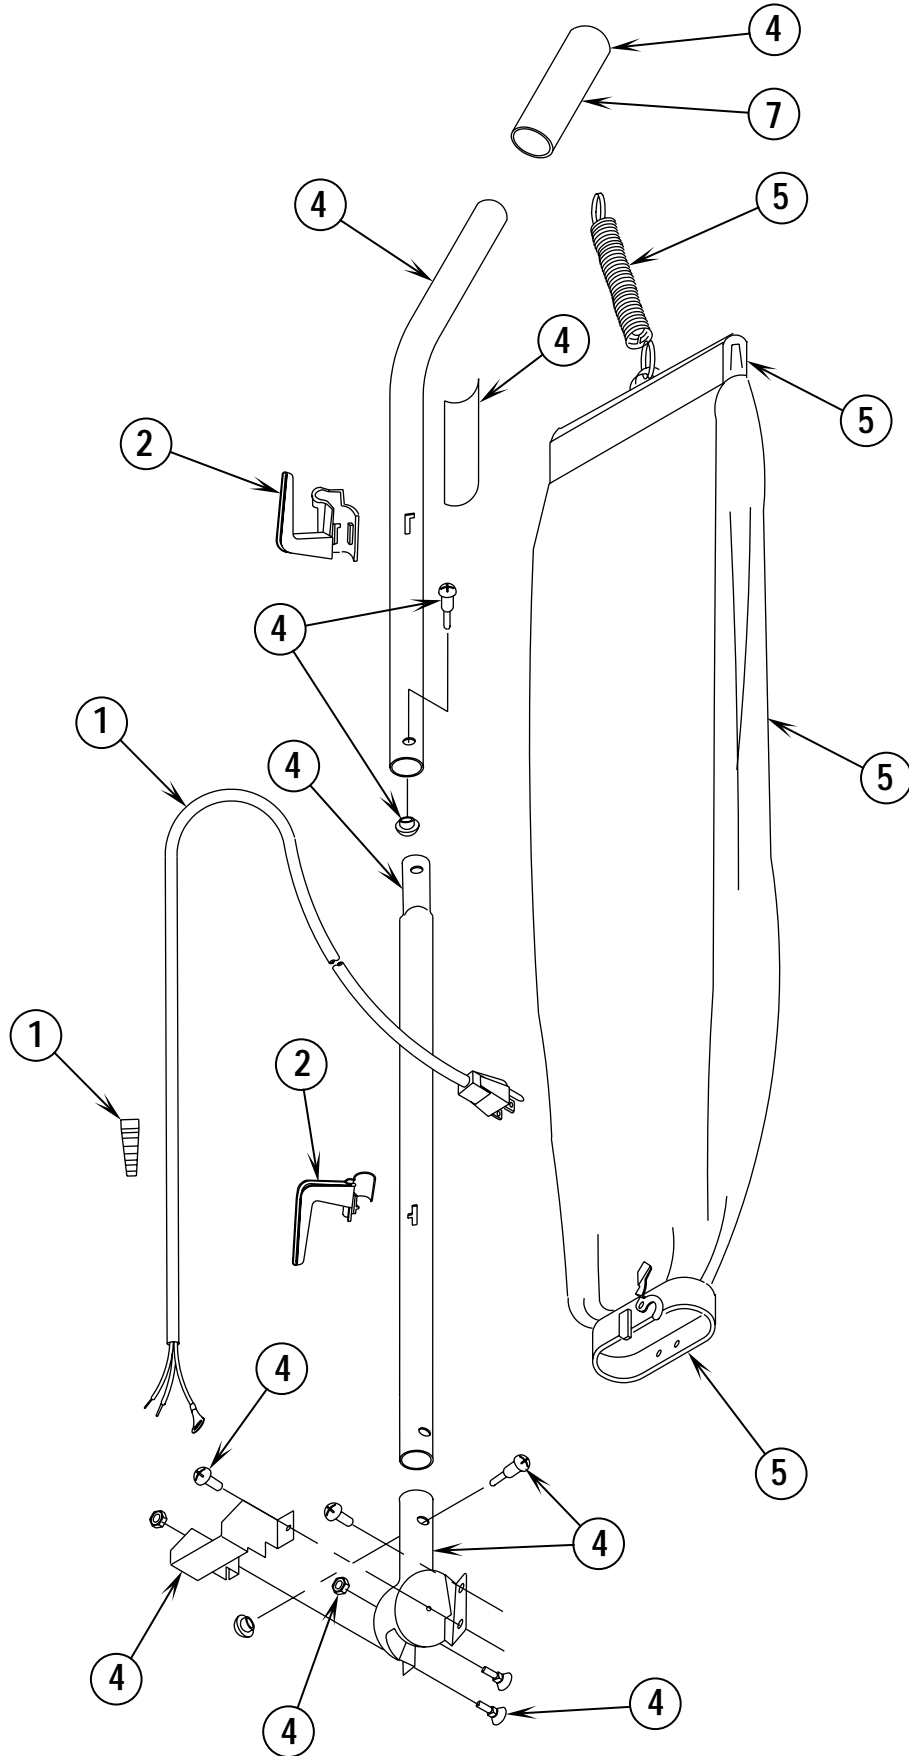

WHEN ORDERING PARTS

- * Use the 8 digit numbers from the "Ref. No." columns in this parts list.
- * Specify the model and serial number of the machine.
- * Use the space below to record the model and serial number for future reference.

Model _____ Serial No. _____

04-11

BASE ASSEMBLY

07-4

ReliaVac™ 12HP**3**

Item	Ref. No.	Qty	Description
1	56648400	1	Brush Height Knob Assembly
2	56648403	1	Hood Assembly
3	56648405	1	Switch Assembly
4	56648410	1	Hardware Kit Base
5	56630765	2	Spring, Ext .304d .930l .055wd
6	56648406	1	Motor & Seal Assembly
7	56648407	1	Base Assembly
9	56648422	1	Wheel Assembly
10	56630563	1	Belt-Disturbulator Drive
11	56630492	1	Disturbulator, Assembly
12	56630478	1	Asm, Plate--Bottom
13	56648418	1	Air Duct Assembly
14	56630620	1	Spring, Ext .275d 1.50l .024wd
15	56630508	1	Guard, Furn--Clear Blue, 31.00l
16	56630395	1	Pedal, Foot--Uppt, White
18	56648420	1	Pulley and Fan Kit
22	56630561	2	Carbon Brush, Mtr
23	56648417	1	Power Cord Assembly (see #1 on page 5 and #3 on page 7)
24	56648426	1	Light/Lens Kit
25	56630680	1	Asm, Headlamp Socket
26	56630722	1	Lamp, Headlight, 115V
27	56648413	1	Brush Strip Kit
28	56648415	1	Beater Bar Kit
**	56052964	1	Magnet, Permanent
**	56630325	1	Upright Vacuum Accessory Kit

* = Not Shown

** = Not Included (optional)

Item	Ref. No.	Qty	Description
1	56648417	1	Power Cord Assembly (see #23 on page 3)
2	56648421	1	Hook Assembly
4	56648424	1	Handle Assembly
5	56648423	1	Bag Assembly
7	56648429	1	Grip, Handle—Dark Gray
**	56035451	1	Asm, Bag Zip Gray TYT HD Com
**	56637120	A/R	Disposable Paper Bag (pkg of 10)
**	56039515	1	Kit, Dirt Cup Conversion
**	56630249	1	Dirt Cup, Clear Plastic
**	56648404	1	Dirt Cup Bag Kit
**	56648427	1	Dirt Cup Bellows Kit