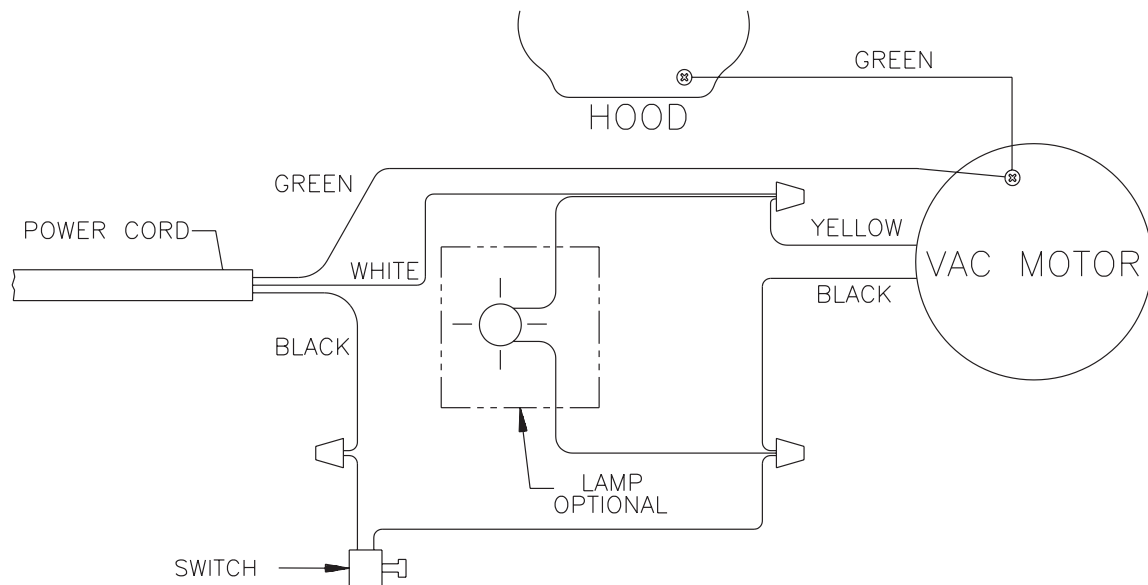

Item	Ref. No.	Qty	Description
1	56648417	1	Power Cord Assembly (see #23 on page 3)
2	56648421	1	Hook Assembly
4	56648424	1	Handle Assembly
5	56648423	1	Bag Assembly
7	56648429	1	Grip, Handle—Dark Gray
**	56035451	1	Asm, Bag Zip Gray TYT HD Com
**	56637120	A/R	Disposable Paper Bag (pkg of 10)
**	56039515	1	Kit, Dirt Cup Conversion
**	56630249	1	Dirt Cup, Clear Plastic
**	56648404	1	Dirt Cup Bag Kit
**	56648427	1	Dirt Cup Bellows Kit

* = Not Shown

** = Not Included (optional)