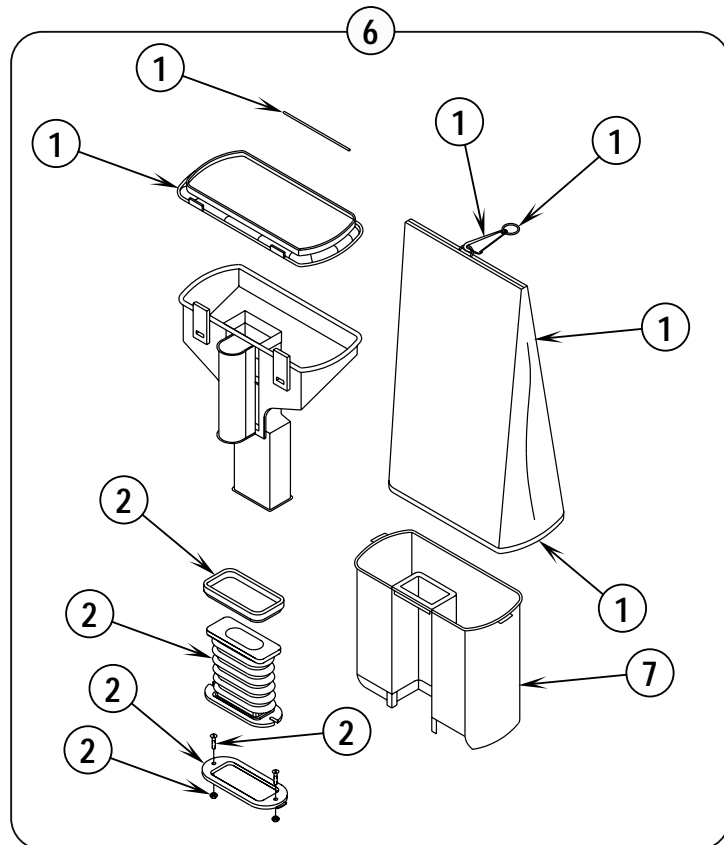

Model _____ Serial No. _____

04-11

BASE ASSEMBLY

07-4

ReliaVac™ 12HP**3**

Item	Ref. No.	Qty	Description
1	56648400	1	Brush Height Knob Assembly
2	56648403	1	Hood Assembly
3	56648405	1	Switch Assembly
4	56648410	1	Hardware Kit Base
5	56630765	2	Spring, Ext .304d .930l .055wd
6	56648406	1	Motor & Seal Assembly
7	56648407	1	Base Assembly
9	56648422	1	Wheel Assembly
10	56630563	1	Belt-Disturbulator Drive
11	56630492	1	Disturbulator, Assembly
12	56630478	1	Asm, Plate--Bottom
13	56648418	1	Air Duct Assembly
14	56630620	1	Spring, Ext .275d 1.50l .024wd
15	56630508	1	Guard, Furn--Clear Blue, 31.00l
16	56630395	1	Pedal, Foot--Uppt, White
18	56648420	1	Pulley and Fan Kit
22	56630561	2	Carbon Brush, Mtr
23	56648417	1	Power Cord Assembly (see #1 on page 5 and #3 on page 7)
24	56648426	1	Light/Lens Kit
25	56630680	1	Asm, Headlamp Socket
26	56630722	1	Lamp, Headlight, 115V
27	56648413	1	Brush Strip Kit
28	56648415	1	Beater Bar Kit
**	56052964	1	Magnet, Permanent
**	56630325	1	Upright Vacuum Accessory Kit

* = Not Shown

** = Not Included (optional)

Item	Ref. No.	Qty	Description
1	56648417	1	Power Cord Assembly (see #23 on page 3)
2	56648421	1	Hook Assembly
4	56648424	1	Handle Assembly
5	56648423	1	Bag Assembly
7	56648429	1	Grip, Handle—Dark Gray
**	56035451	1	Asm, Bag Zip Gray TYT HD Com
**	56637120	A/R	Disposable Paper Bag (pkg of 10)
**	56039515	1	Kit, Dirt Cup Conversion
**	56630249	1	Dirt Cup, Clear Plastic
**	56648404	1	Dirt Cup Bag Kit
**	56648427	1	Dirt Cup Bellows Kit

* = Not Shown

** = Not Included (optional)

04-11

HANDLE ASSEMBLY (OPTIONAL DIRT CUP)

07-4

ReliaVac™ 12HP

7

Item	Ref. No.	Qty	Description
1	56648404	1	Dirt Cup Bag Kit
2	56648427	1	Dirt Cup Bellows Kit
3	56648417	1	Power Cord Assy (see #23 on page 3)
5	56648411	1	Handle Assy
6	56039515	1	Dirt Cup Kit
7	56630249	1	Cup--Dirt,Clear Plstc
8	56630353	1	Hook,Cord--Uppt,Dark Gray
9	56648429	1	Grip,Handle—Dark Gray