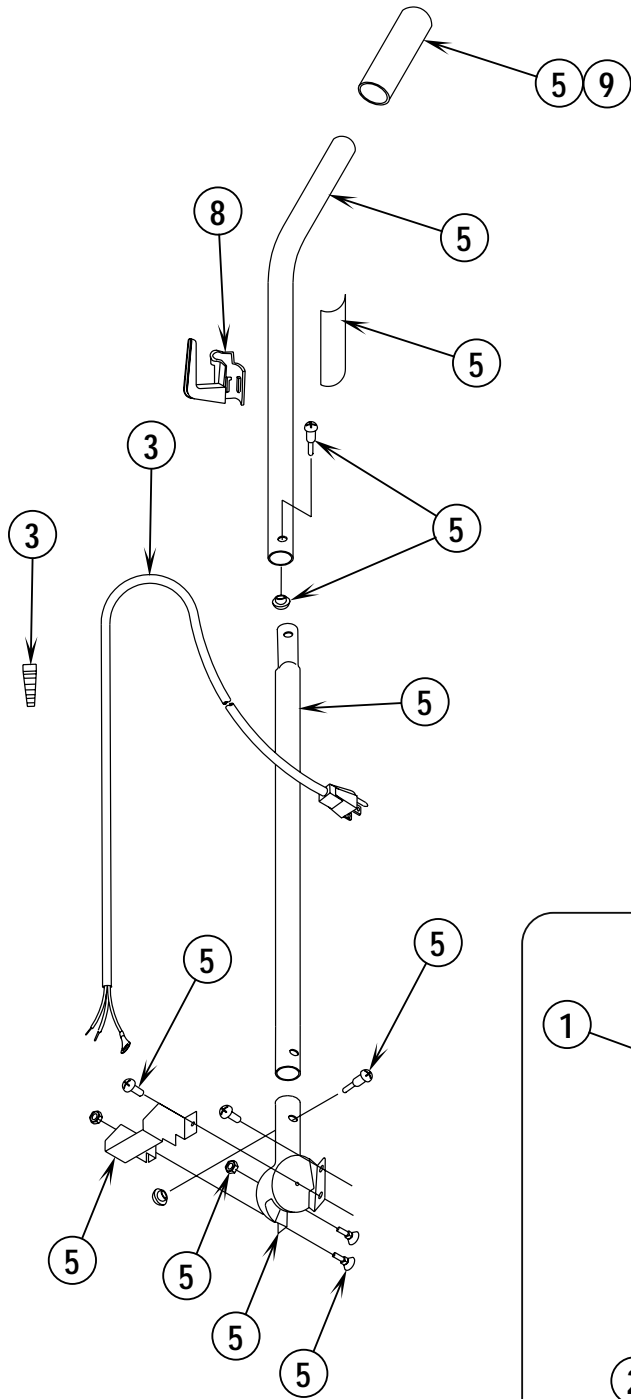

Model _____ Serial No. _____

04-11

BASE ASSEMBLY

07-4

ReliaVac™ 12HP**3**

Item	Ref. No.	Qty	Description
1	56648400	1	Brush Height Knob Assembly
2	56648403	1	Hood Assembly
3	56648405	1	Switch Assembly
4	56648410	1	Hardware Kit Base
5	56630765	2	Spring, Ext .304d .930l .055wd
6	56648406	1	Motor & Seal Assembly
7	56648407	1	Base Assembly
9	56648422	1	Wheel Assembly
10	56630563	1	Belt-Disturbulator Drive
11	56630492	1	Disturbulator, Assembly
12	56630478	1	Asm, Plate--Bottom
13	56648418	1	Air Duct Assembly
14	56630620	1	Spring, Ext .275d 1.50l .024wd
15	56630508	1	Guard, Furn--Clear Blue, 31.00l
16	56630395	1	Pedal, Foot--Uppt, White
18	56648420	1	Pulley and Fan Kit
22	56630561	2	Carbon Brush, Mtr
23	56648417	1	Power Cord Assembly (see #1 on page 5 and #3 on page 7)
24	56648426	1	Light/Lens Kit
25	56630680	1	Asm, Headlamp Socket
26	56630722	1	Lamp, Headlight, 115V
27	56648413	1	Brush Strip Kit
28	56648415	1	Beater Bar Kit
**	56052964	1	Magnet, Permanent
**	56630325	1	Upright Vacuum Accessory Kit

* = Not Shown

** = Not Included (optional)

Item	Ref. No.	Qty	Description
1	56648417	1	Power Cord Assembly (see #23 on page 3)
2	56648421	1	Hook Assembly
4	56648424	1	Handle Assembly
5	56648423	1	Bag Assembly
7	56648429	1	Grip, Handle—Dark Gray
**	56035451	1	Asm, Bag Zip Gray TYT HD Com
**	56637120	A/R	Disposable Paper Bag (pkg of 10)
**	56039515	1	Kit, Dirt Cup Conversion
**	56630249	1	Dirt Cup, Clear Plastic
**	56648404	1	Dirt Cup Bag Kit
**	56648427	1	Dirt Cup Bellows Kit

* = Not Shown

** = Not Included (optional)

04-11

HANDLE ASSEMBLY (OPTIONAL DIRT CUP)

07-4

ReliaVac™ 12HP

7

Item	Ref. No.	Qty	Description
1	56648404	1	Dirt Cup Bag Kit
2	56648427	1	Dirt Cup Bellows Kit
3	56648417	1	Power Cord Assy (see #23 on page 3)
5	56648411	1	Handle Assy
6	56039515	1	Dirt Cup Kit
7	56630249	1	Cup--Dirt,Clear Plstc
8	56630353	1	Hook,Cord--Uppt,Dark Gray
9	56648429	1	Grip,Handle—Dark Gray