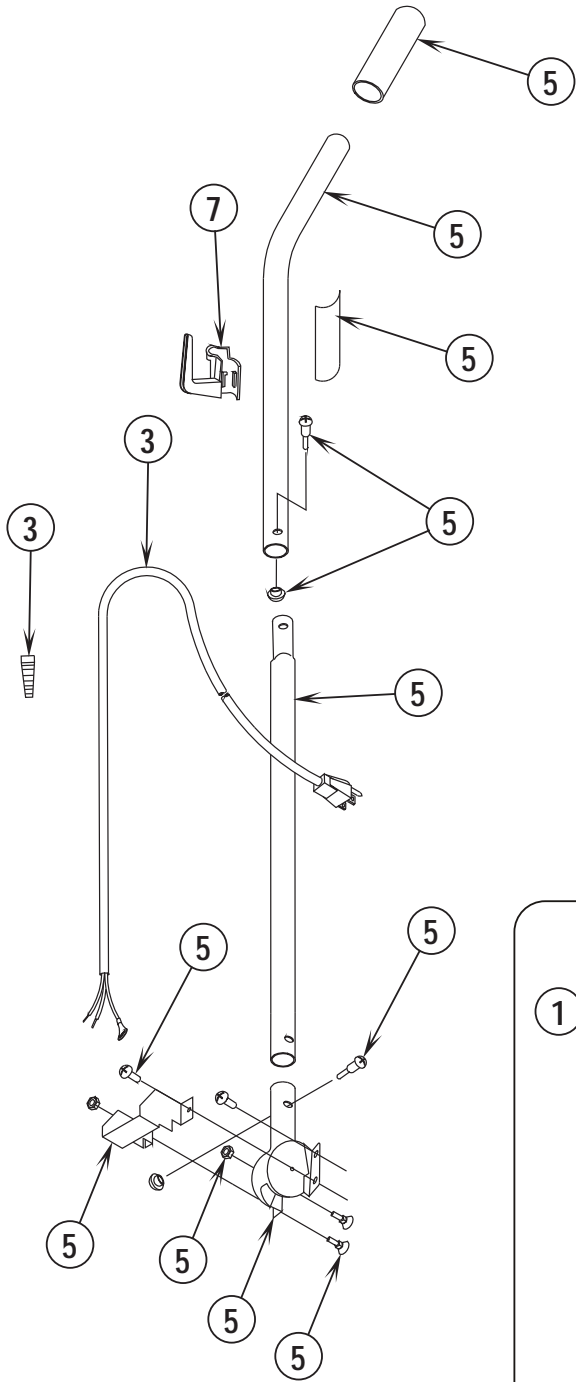

Model No. \_\_\_\_\_ Serial No. \_\_\_\_\_

2004-11

**BASE ASSEMBLY**

2014-5

**ReliaVac™ 16HP****3**

Item	Ref. No.	Qty	Description
1	56648400	1	Brush Height Knob Assy
2	30863A	1	Hood Assy-Black
3	56648410	1	Hardware Kit, Base
4	56648418	1	Air Duct Assy
5	56648426	1	Light / Lens Kit
6	56648406	1	Motor & Seal Assy
7	60586A	1	Base Assy-Black
9	56648422	1	Wheel Assy
10	56648416	1	Beater Bar Kit
11	56630493	1	Disturbulator Assy
12	56648414	1	Brush Strip Kit
13	56648417	1	Power Cord Assy (see 1 on page 5 and 3 on page 7)
14	56648405	1	Switch Assy
16	30864A	1	Pulley And Fan Kit-Green
17	56648428	1	Furniture Guard Clip Kit
18	56630680	1	Asm,Headlamp Socket
19	56630722	1	Lamp--Headlight, 115v
20	56630765	2	Spring,Ext .304d .930l .055wd
21	56381764	1	Reliavac Superbelt
22	56630451	1	Asm,Plate--Bottom
24	56630395	1	Pedal, Foot--Uppt, White
25	56630507	1	Guard, Furn--Clear Blue, 37.00l
26	56630620	1	Spring, Ext .275d 1.50l .024wd
27	56630561	2	Carbon Brush, Motor
28	56630562	1	Gasket-Motor Seal
29	56648178	1	Gasket-Motor Seal
**	56643426	1	Magnet, Permanent

\*\* = Not Included (optional)

Item	Ref. No.	Qty	Description
1	56648417	1	Power Cord Assembly (see 13 on page 3)
2	56648421	1	Hook Assembly
4	56648424	1	Handle Assembly
5#	30860A	1	Cloth Zipper Bag Reliavac-Blk
**	56637120	1	Disposable Paper Bag (pkg of 10)
**#	56648423	1	Bag Assembly
**	56039515	1	Kit, Dirt Cup Conversion
**	56630249	1	Dirt Cup, Clear Plastic
**	56648404	1	Dirt Cup Bag Kit
**	56648427	1	Dirt Cup Bellows Kit

# = Revised or new since last update

2004-11

**HANDLE ASSEMBLY [OPTIONAL DIRT CUP]**

2014-2

**ReliaVac™ 16HP**

**7**

Item	Ref. No.	Qty	Description
1	56648404	1	Dirt Cup Bag Kit
2	56648427	1	Dirt Cup Bellows Kit
3	56648417	1	Power Cord Assy (see 13 on page 3)
5	56648411	1	Handle Assy
6	56039515	1	Dirt Cup Kit
7	56630353	1	Hook,Cord--Uppt,Dark Gray