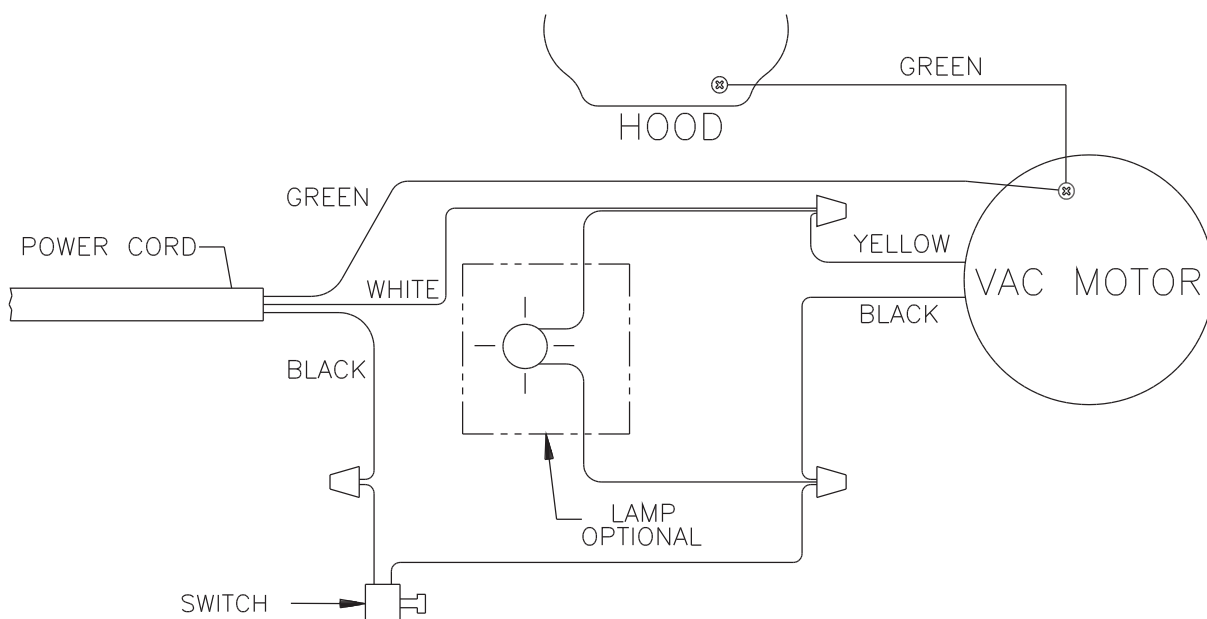

Item	Ref. No.	Qty	Description
1	56648417	1	Power Cord Assembly (see 13 on page 3)
2	56648421	1	Hook Assembly
4	56648424	1	Handle Assembly
5#	30860A	1	Cloth Zipper Bag Reliavac-Blk
**	56637120	1	Disposable Paper Bag (pkg of 10)
**#	56648423	1	Bag Assembly
**	56039515	1	Kit, Dirt Cup Conversion
**	56630249	1	Dirt Cup, Clear Plastic
**	56648404	1	Dirt Cup Bag Kit
**	56648427	1	Dirt Cup Bellows Kit

** = Not Included (optional)

= Revised or new since last update