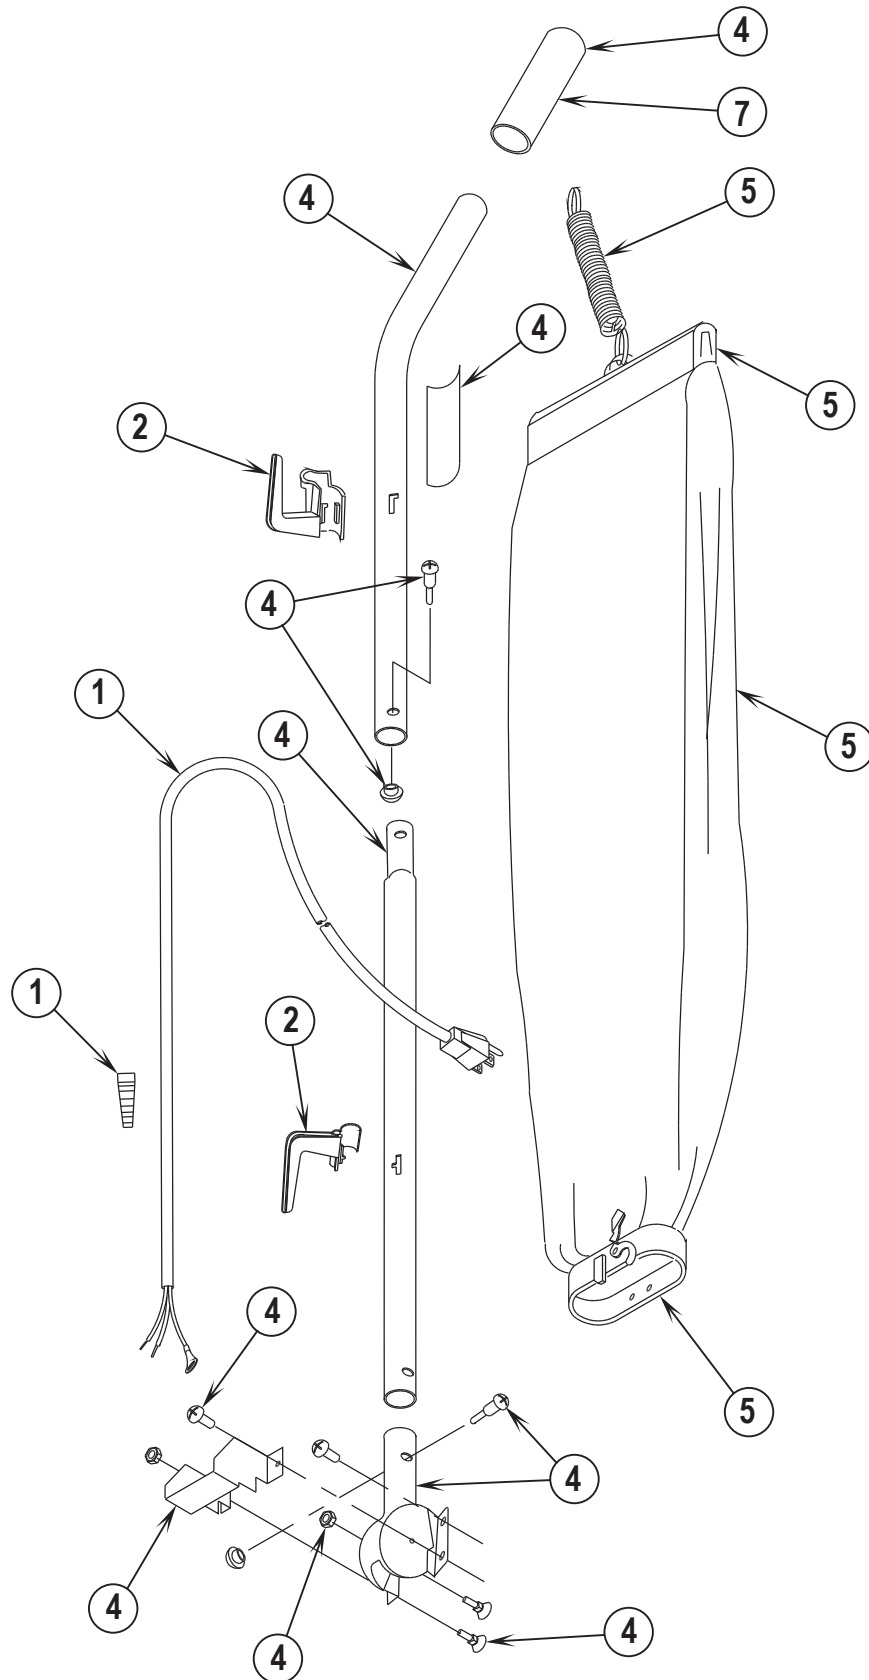

## **PARTS LIST**

**MODELS: 56648072, 03005A**

DESCRIPTION	PAGE
Base Assembly .....	2-3
Handle Assembly .....	4-5
Wiring Diagram .....	5
Handle Assembly [Optional Dirt Cup] .....	6-7

Model No. \_\_\_\_\_ Serial No. \_\_\_\_\_

2004-11

**BASE ASSEMBLY**

2014-5

**ReliaVac™ 16HP****3**

Item	Ref. No.	Qty	Description
1	56648400	1	Brush Height Knob Assy
2	30863A	1	Hood Assy-Black
3	56648410	1	Hardware Kit, Base
4	56648418	1	Air Duct Assy
5	56648426	1	Light / Lens Kit
6	56648406	1	Motor & Seal Assy
7	60586A	1	Base Assy-Black
9	56648422	1	Wheel Assy
10	56648416	1	Beater Bar Kit
11	56630493	1	Disturbulator Assy
12	56648414	1	Brush Strip Kit
13	56648417	1	Power Cord Assy (see 1 on page 5 and 3 on page 7)
14	56648405	1	Switch Assy
16	30864A	1	Pulley And Fan Kit-Green
17	56648428	1	Furniture Guard Clip Kit
18	56630680	1	Asm,Headlamp Socket
19	56630722	1	Lamp--Headlight, 115v
20	56630765	2	Spring,Ext .304d .930l .055wd
21	56381764	1	Reliavac Superbelt
22	56630451	1	Asm,Plate--Bottom
24	56630395	1	Pedal, Foot--Uppt, White
25	56630507	1	Guard, Furn--Clear Blue, 37.00l
26	56630620	1	Spring, Ext .275d 1.50l .024wd
27	56630561	2	Carbon Brush, Motor
28	56630562	1	Gasket-Motor Seal
29	56648178	1	Gasket-Motor Seal
**	56643426	1	Magnet, Permanent

\*\* = Not Included (optional)

Item	Ref. No.	Qty	Description
1	56648417	1	Power Cord Assembly (see 13 on page 3)
2	56648421	1	Hook Assembly
4	56648424	1	Handle Assembly
5#	30860A	1	Cloth Zipper Bag Reliavac-Blk
**	56637120	1	Disposable Paper Bag (pkg of 10)
**#	56648423	1	Bag Assembly
**	56039515	1	Kit, Dirt Cup Conversion
**	56630249	1	Dirt Cup, Clear Plastic
**	56648404	1	Dirt Cup Bag Kit
**	56648427	1	Dirt Cup Bellows Kit