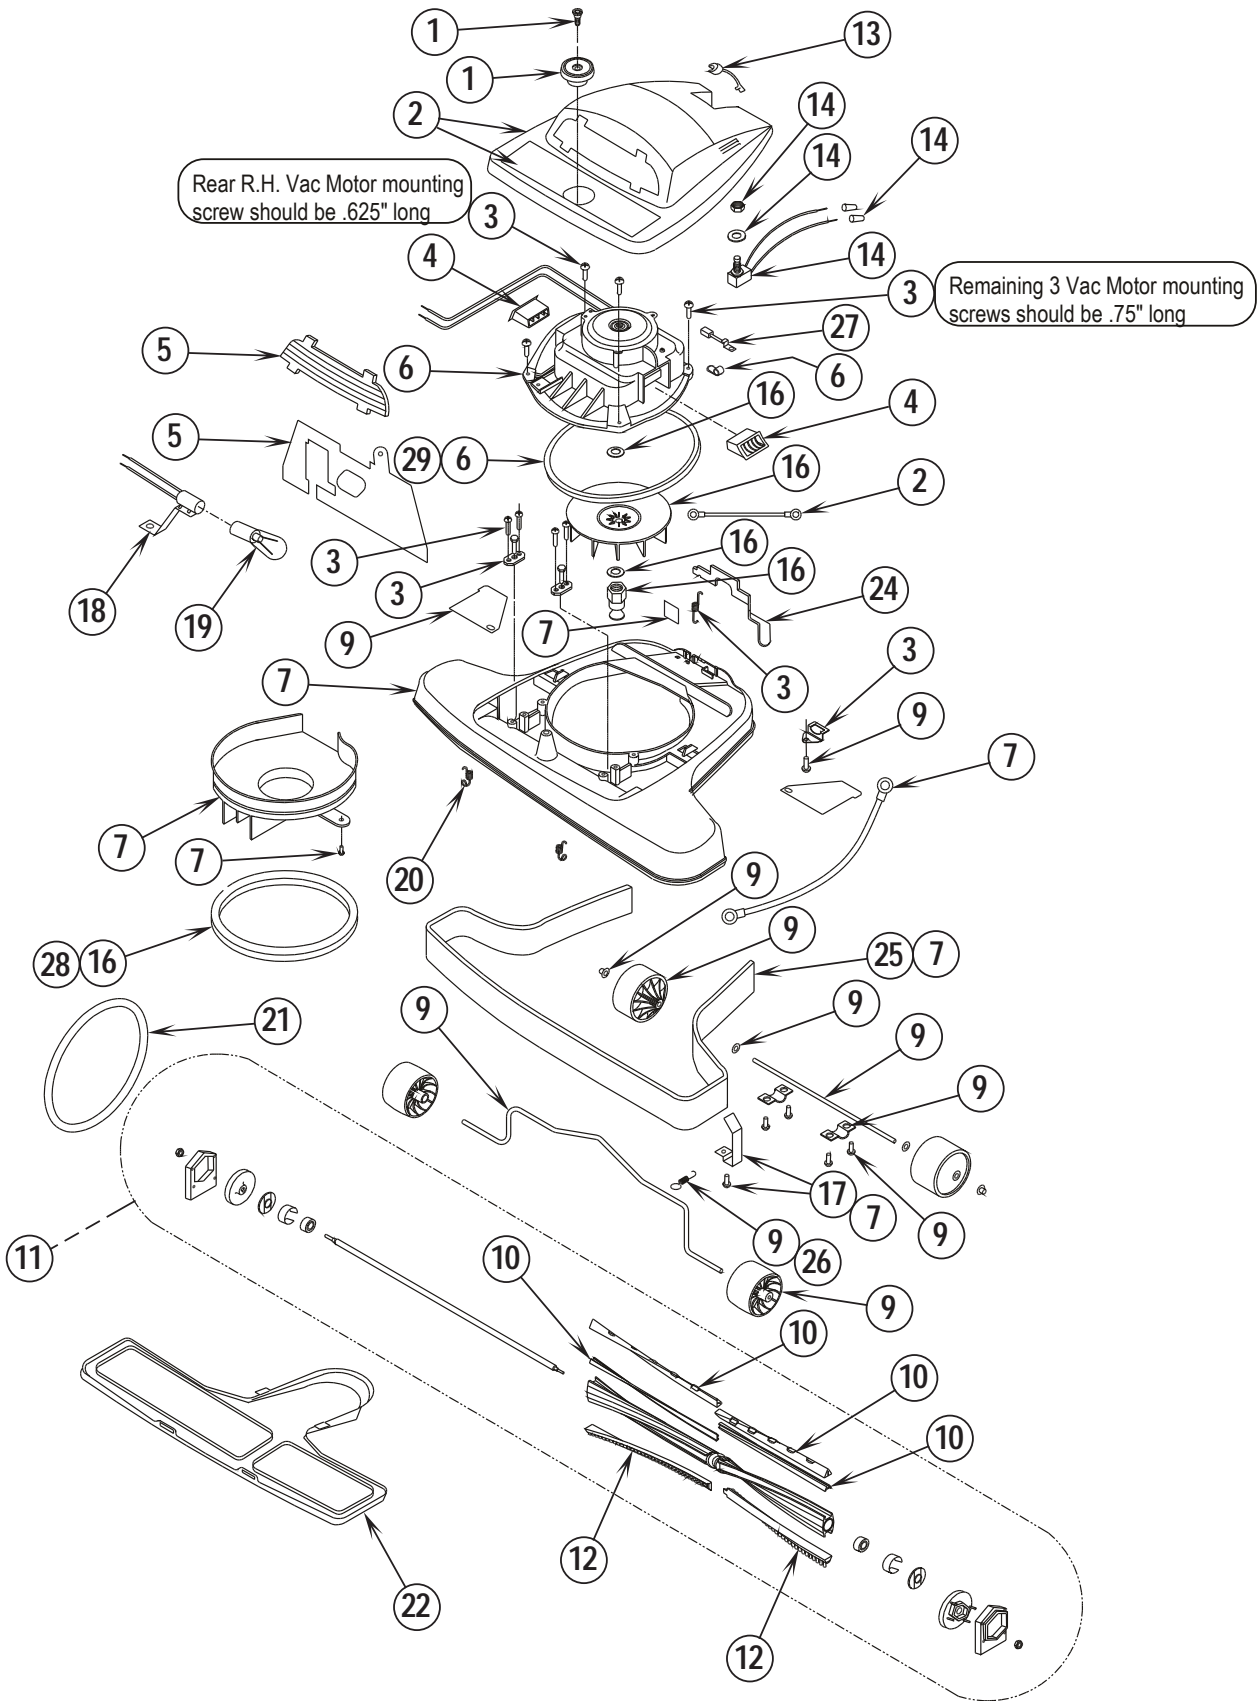

## **PARTS LIST**

**MODELS: 56648072, 03005A**

DESCRIPTION	PAGE
Base Assembly .....	2-3
Handle Assembly .....	4-5
Wiring Diagram .....	5
Handle Assembly [Optional Dirt Cup] .....	6-7

#### WHEN ORDERING PARTS

- \* Use the part numbers from the "Ref. No." columns in this parts list.
- \* Specify the model number and serial number of the machine.
- \* Use the space below to record the model number and serial number for future reference.

Model No. \_\_\_\_\_ Serial No. \_\_\_\_\_

2004-11

**BASE ASSEMBLY**

2014-5

**ReliaVac™ 16HP****3**

Item	Ref. No.	Qty	Description
1	56648400	1	Brush Height Knob Assy
2	30863A	1	Hood Assy-Black
3	56648410	1	Hardware Kit, Base
4	56648418	1	Air Duct Assy
5	56648426	1	Light / Lens Kit
6	56648406	1	Motor & Seal Assy
7	60586A	1	Base Assy-Black
9	56648422	1	Wheel Assy
10	56648416	1	Beater Bar Kit
11	56630493	1	Disturbulator Assy
12	56648414	1	Brush Strip Kit
13	56648417	1	Power Cord Assy (see 1 on page 5 and 3 on page 7)
14	56648405	1	Switch Assy
16	30864A	1	Pulley And Fan Kit-Green
17	56648428	1	Furniture Guard Clip Kit
18	56630680	1	Asm,Headlamp Socket
19	56630722	1	Lamp--Headlight, 115v
20	56630765	2	Spring,Ext .304d .930l .055wd
21	56381764	1	Reliavac Superbelt
22	56630451	1	Asm,Plate--Bottom
24	56630395	1	Pedal, Foot--Uppt, White
25	56630507	1	Guard, Furn--Clear Blue, 37.00l
26	56630620	1	Spring, Ext .275d 1.50l .024wd
27	56630561	2	Carbon Brush, Motor
28	56630562	1	Gasket-Motor Seal
29	56648178	1	Gasket-Motor Seal
**	56643426	1	Magnet, Permanent

# = Revised or new since last update

2004-11

**HANDLE ASSEMBLY [OPTIONAL DIRT CUP]**

2014-2

**ReliaVac™ 16HP**

**7**

Item	Ref. No.	Qty	Description
1	56648404	1	Dirt Cup Bag Kit
2	56648427	1	Dirt Cup Bellows Kit
3	56648417	1	Power Cord Assy (see 13 on page 3)
5	56648411	1	Handle Assy
6	56039515	1	Dirt Cup Kit
7	56630353	1	Hook,Cord--Uppt,Dark Gray