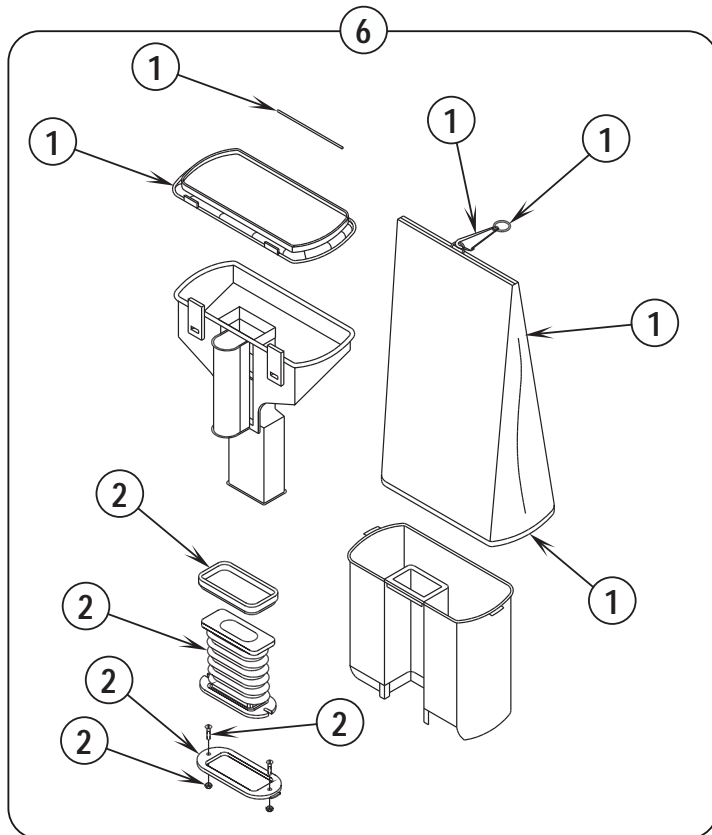

2004-11

HANDLE ASSEMBLY [OPTIONAL DIRT CUP]

2014-2

ReliaVac™ 16HP

7

Item	Ref. No.	Qty	Description
1	56648404	1	Dirt Cup Bag Kit
2	56648427	1	Dirt Cup Bellows Kit
3	56648417	1	Power Cord Assy (see 13 on page 3)
5	56648411	1	Handle Assy
6	56039515	1	Dirt Cup Kit
7	56630353	1	Hook,Cord--Uppt,Dark Gray