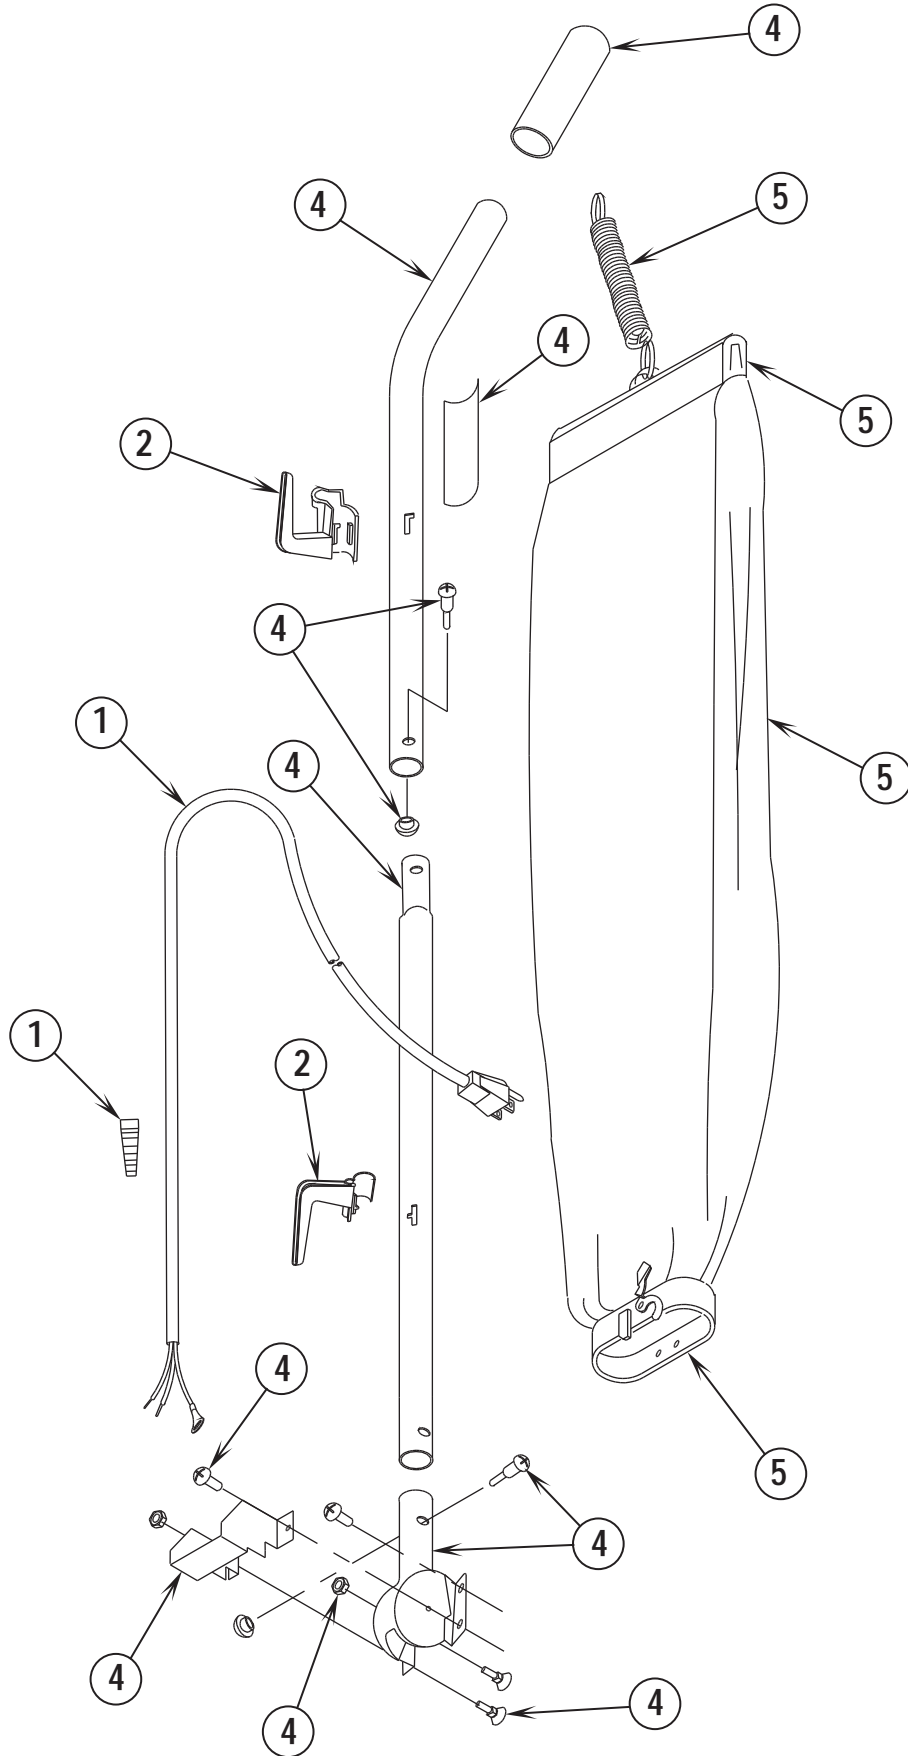

## **PARTS LIST**

**MODELS: 56648071, 03004A**

DESCRIPTION	PAGE
Base Assembly.....	2-3
Handle Assembly .....	4-5
Wiring Diagram .....	5
Handle Assembly [Optional Dirt Cup].....	6-7

Model No. \_\_\_\_\_ Serial No. \_\_\_\_\_

2004-11

**BASE ASSEMBLY**

2014-5

**ReliaVac™ 12HP****3**

Item	Ref. No.	Qty	Description
1	56648400	1	Brush Height Knob Assembly
2	30863A	1	Hood Assembly-Black
3	56648405	1	Switch Assembly
4	56648410	1	Hardware Kit Base
5	56630765	2	Spring, Ext .304d .930l .055wd
6	56648406	1	Motor & Seal Assembly
7	60584A	1	Base Assembly-Black
9	56648422	1	Wheel Assembly
10	56381764	1	Reliavac Superbelt
11	56630492	1	Disturbulator, Assembly
12	56630478	1	Asm, Plate--Bottom
13	56648418	1	Air Duct Assembly
14	56630620	1	Spring, Ext .275d 1.50l .024wd
15	56630508	1	Guard, Furn--Clear Blue, 31.00l
16	56630395	1	Pedal, Foot--Uppt, White
18	30864A	1	Pulley and Fan Kit-Green
22	56630561	2	Carbon Brush, Mtr
23	56648417	1	Power Cord Assembly (see 1 on page 5 and 3 on page 7)
24	56648426	1	Light/Lens Kit
25	56630680	1	Asm, Headlamp Socket
26	56630722	1	Lamp, Headlight, 115V
27	56648413	1	Brush Strip Kit
28	56648415	1	Beater Bar Kit
29	56630562	1	Gasket-Motor Seal
30	56648178	1	Gasket-Motor Seal
**	56052964	1	Magnet, Permanent
**	56630325	1	Upright Vacuum Accessory Kit

\*\* = Not Included (optional)

Item	Ref. No.	Qty	Description
1	56648417	1	Power Cord Assembly (see 23 on page 3)
2	56648421	1	Hook Assembly
4	56648424	1	Handle Assembly
5#	30860A	1	Cloth Zipper Bag-Black
**	56637120	1	Disposable Paper Bag (pkg of 10)
**#	56648423	1	Bag Assembly
**	56039515	1	Kit, Dirt Cup Conversion
**	56630249	1	Dirt Cup, Clear Plastic
**	56648404	1	Dirt Cup Bag Kit
**	56648427	1	Dirt Cup Bellows Kit