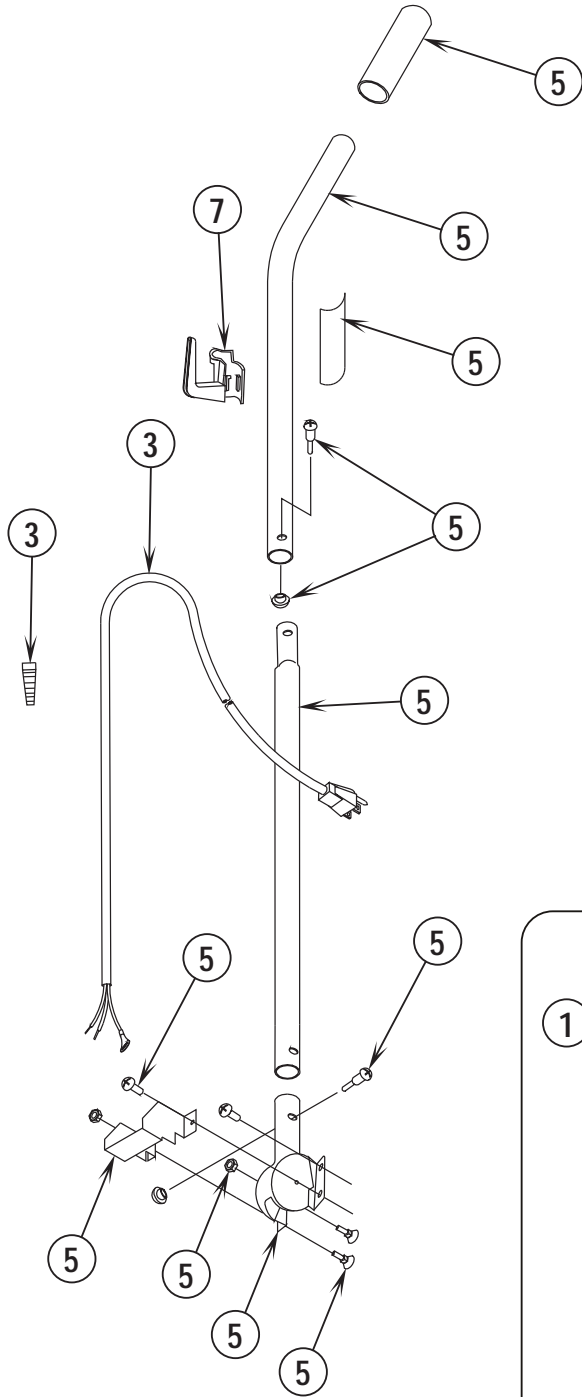

2004-11	HANDLE ASSEMBLY [OPTIONAL DIRT CUP]		
2014-2	ReliaVac™ 12HP		7

Item	Ref. No.	Qty	Description
1	56648404	1	Dirt Cup Bag Kit
2	56648427	1	Dirt Cup Bellows Kit
3	56648417	1	Power Cord Assy (see 23 on page 3)
5	56648411	1	Handle Assy
6	56039515	1	Dirt Cup Kit
7	56630353	1	Hook,Cord--Uprt,Dark Gray