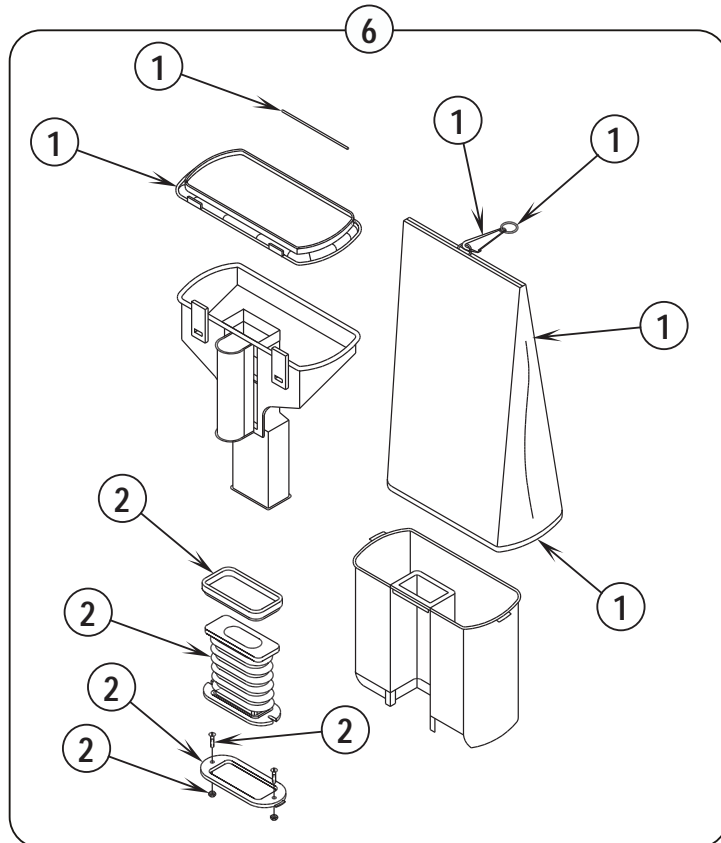

2004-11	HANDLE ASSEMBLY [OPTIONAL DIRT CUP]		
2014-2	ReliaVac™ 12HP		7

Item	Ref. No.	Qty	Description
1	56648404	1	Dirt Cup Bag Kit
2	56648427	1	Dirt Cup Bellows Kit
3	56648417	1	Power Cord Assy (see 23 on page 3)
5	56648411	1	Handle Assy
6	56039515	1	Dirt Cup Kit
7	56630353	1	Hook,Cord--Uprt,Dark Gray