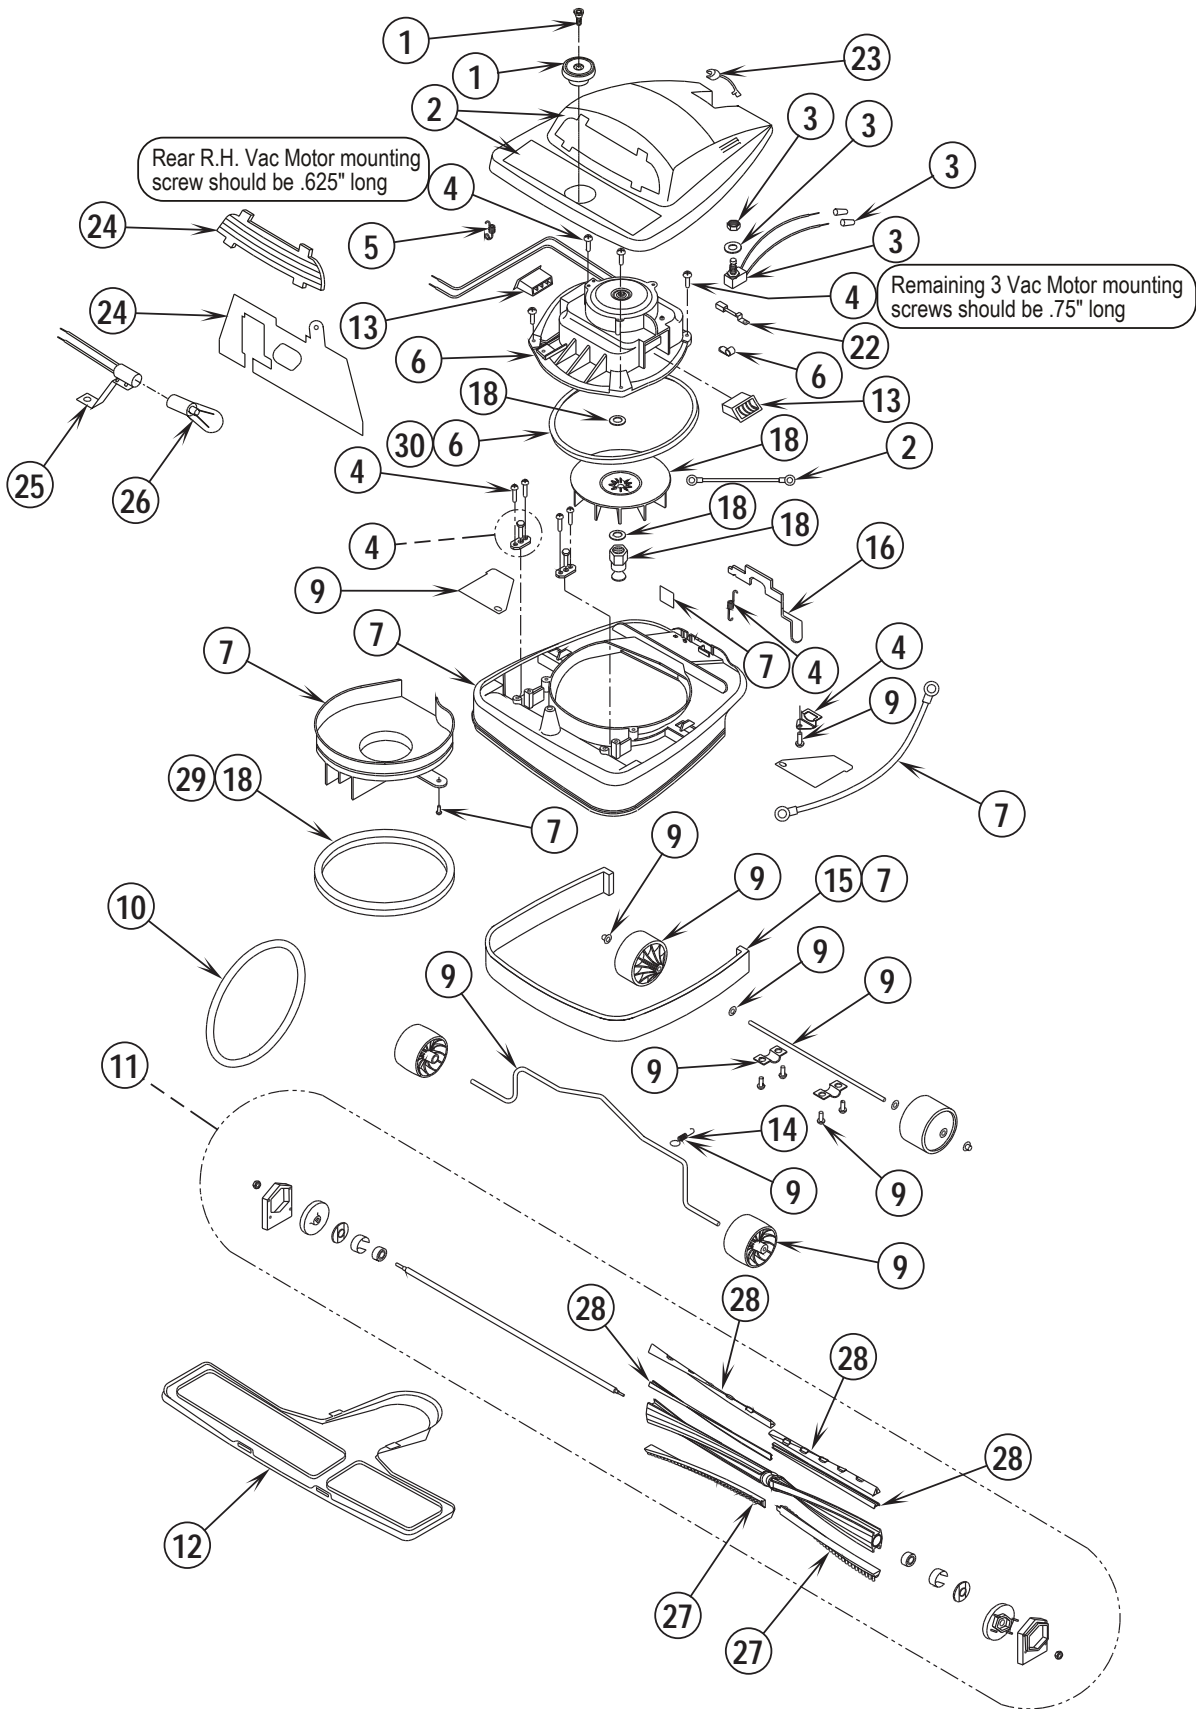

## **PARTS LIST**

**MODELS: 56648071, 03004A**

DESCRIPTION	PAGE
Base Assembly.....	2-3
Handle Assembly .....	4-5
Wiring Diagram .....	5
Handle Assembly [Optional Dirt Cup].....	6-7

#### WHEN ORDERING PARTS

- \* Use the part numbers from the "Ref. No." columns in this parts list.
- \* Specify the model number and serial number of the machine.
- \* Use the space below to record the model number and serial number for future reference.

Model No. \_\_\_\_\_ Serial No. \_\_\_\_\_

2004-11

**BASE ASSEMBLY**

2014-5

**ReliaVac™ 12HP****3**

Item	Ref. No.	Qty	Description
1	56648400	1	Brush Height Knob Assembly
2	30863A	1	Hood Assembly-Black
3	56648405	1	Switch Assembly
4	56648410	1	Hardware Kit Base
5	56630765	2	Spring, Ext .304d .930l .055wd
6	56648406	1	Motor & Seal Assembly
7	60584A	1	Base Assembly-Black
9	56648422	1	Wheel Assembly
10	56381764	1	Reliavac Superbelt
11	56630492	1	Disturbulator, Assembly
12	56630478	1	Asm, Plate--Bottom
13	56648418	1	Air Duct Assembly
14	56630620	1	Spring, Ext .275d 1.50l .024wd
15	56630508	1	Guard, Furn--Clear Blue, 31.00l
16	56630395	1	Pedal, Foot--Uppt, White
18	30864A	1	Pulley and Fan Kit-Green
22	56630561	2	Carbon Brush, Mtr
23	56648417	1	Power Cord Assembly (see 1 on page 5 and 3 on page 7)
24	56648426	1	Light/Lens Kit
25	56630680	1	Asm, Headlamp Socket
26	56630722	1	Lamp, Headlight, 115V
27	56648413	1	Brush Strip Kit
28	56648415	1	Beater Bar Kit
29	56630562	1	Gasket-Motor Seal
30	56648178	1	Gasket-Motor Seal
**	56052964	1	Magnet, Permanent
**	56630325	1	Upright Vacuum Accessory Kit

\*\* = Not Included (optional)

Item	Ref. No.	Qty	Description
1	56648417	1	Power Cord Assembly (see 23 on page 3)
2	56648421	1	Hook Assembly
4	56648424	1	Handle Assembly
5#	30860A	1	Cloth Zipper Bag-Black
**	56637120	1	Disposable Paper Bag (pkg of 10)
**#	56648423	1	Bag Assembly
**	56039515	1	Kit, Dirt Cup Conversion
**	56630249	1	Dirt Cup, Clear Plastic
**	56648404	1	Dirt Cup Bag Kit
**	56648427	1	Dirt Cup Bellows Kit