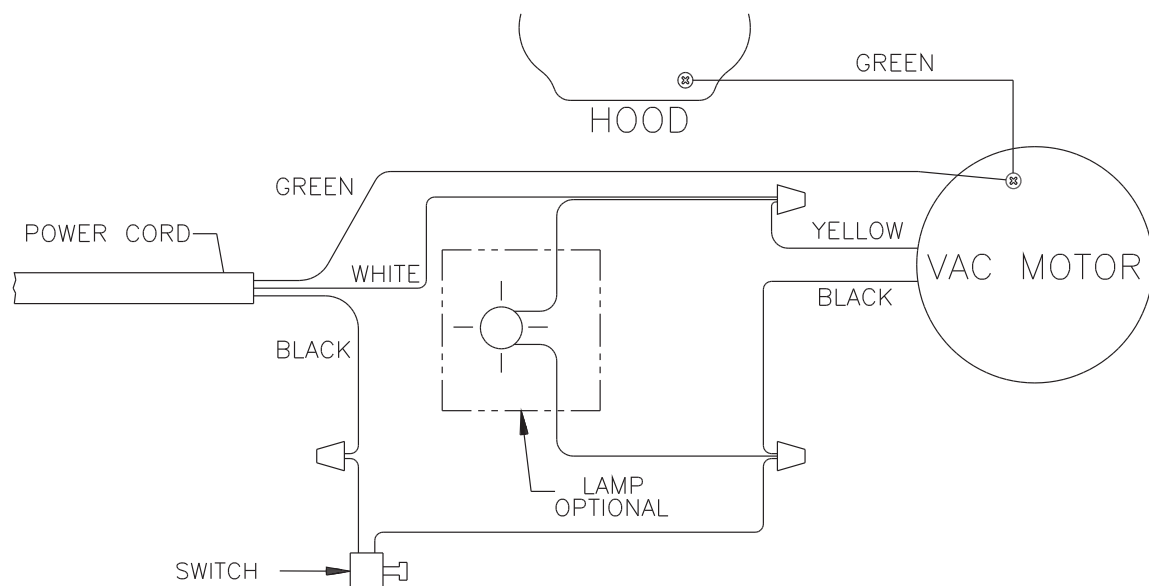

Item	Ref. No.	Qty	Description
1	56648417	1	Power Cord Assembly (see 23 on page 3)
2	56648421	1	Hook Assembly
4	56648424	1	Handle Assembly
5#	30860A	1	Cloth Zipper Bag-Black
**	56637120	1	Disposable Paper Bag (pkg of 10)
**#	56648423	1	Bag Assembly
**	56039515	1	Kit, Dirt Cup Conversion
**	56630249	1	Dirt Cup, Clear Plastic
**	56648404	1	Dirt Cup Bag Kit
**	56648427	1	Dirt Cup Bellows Kit

* = Not Shown

** = Not Included (optional)

= Revised or new since last update